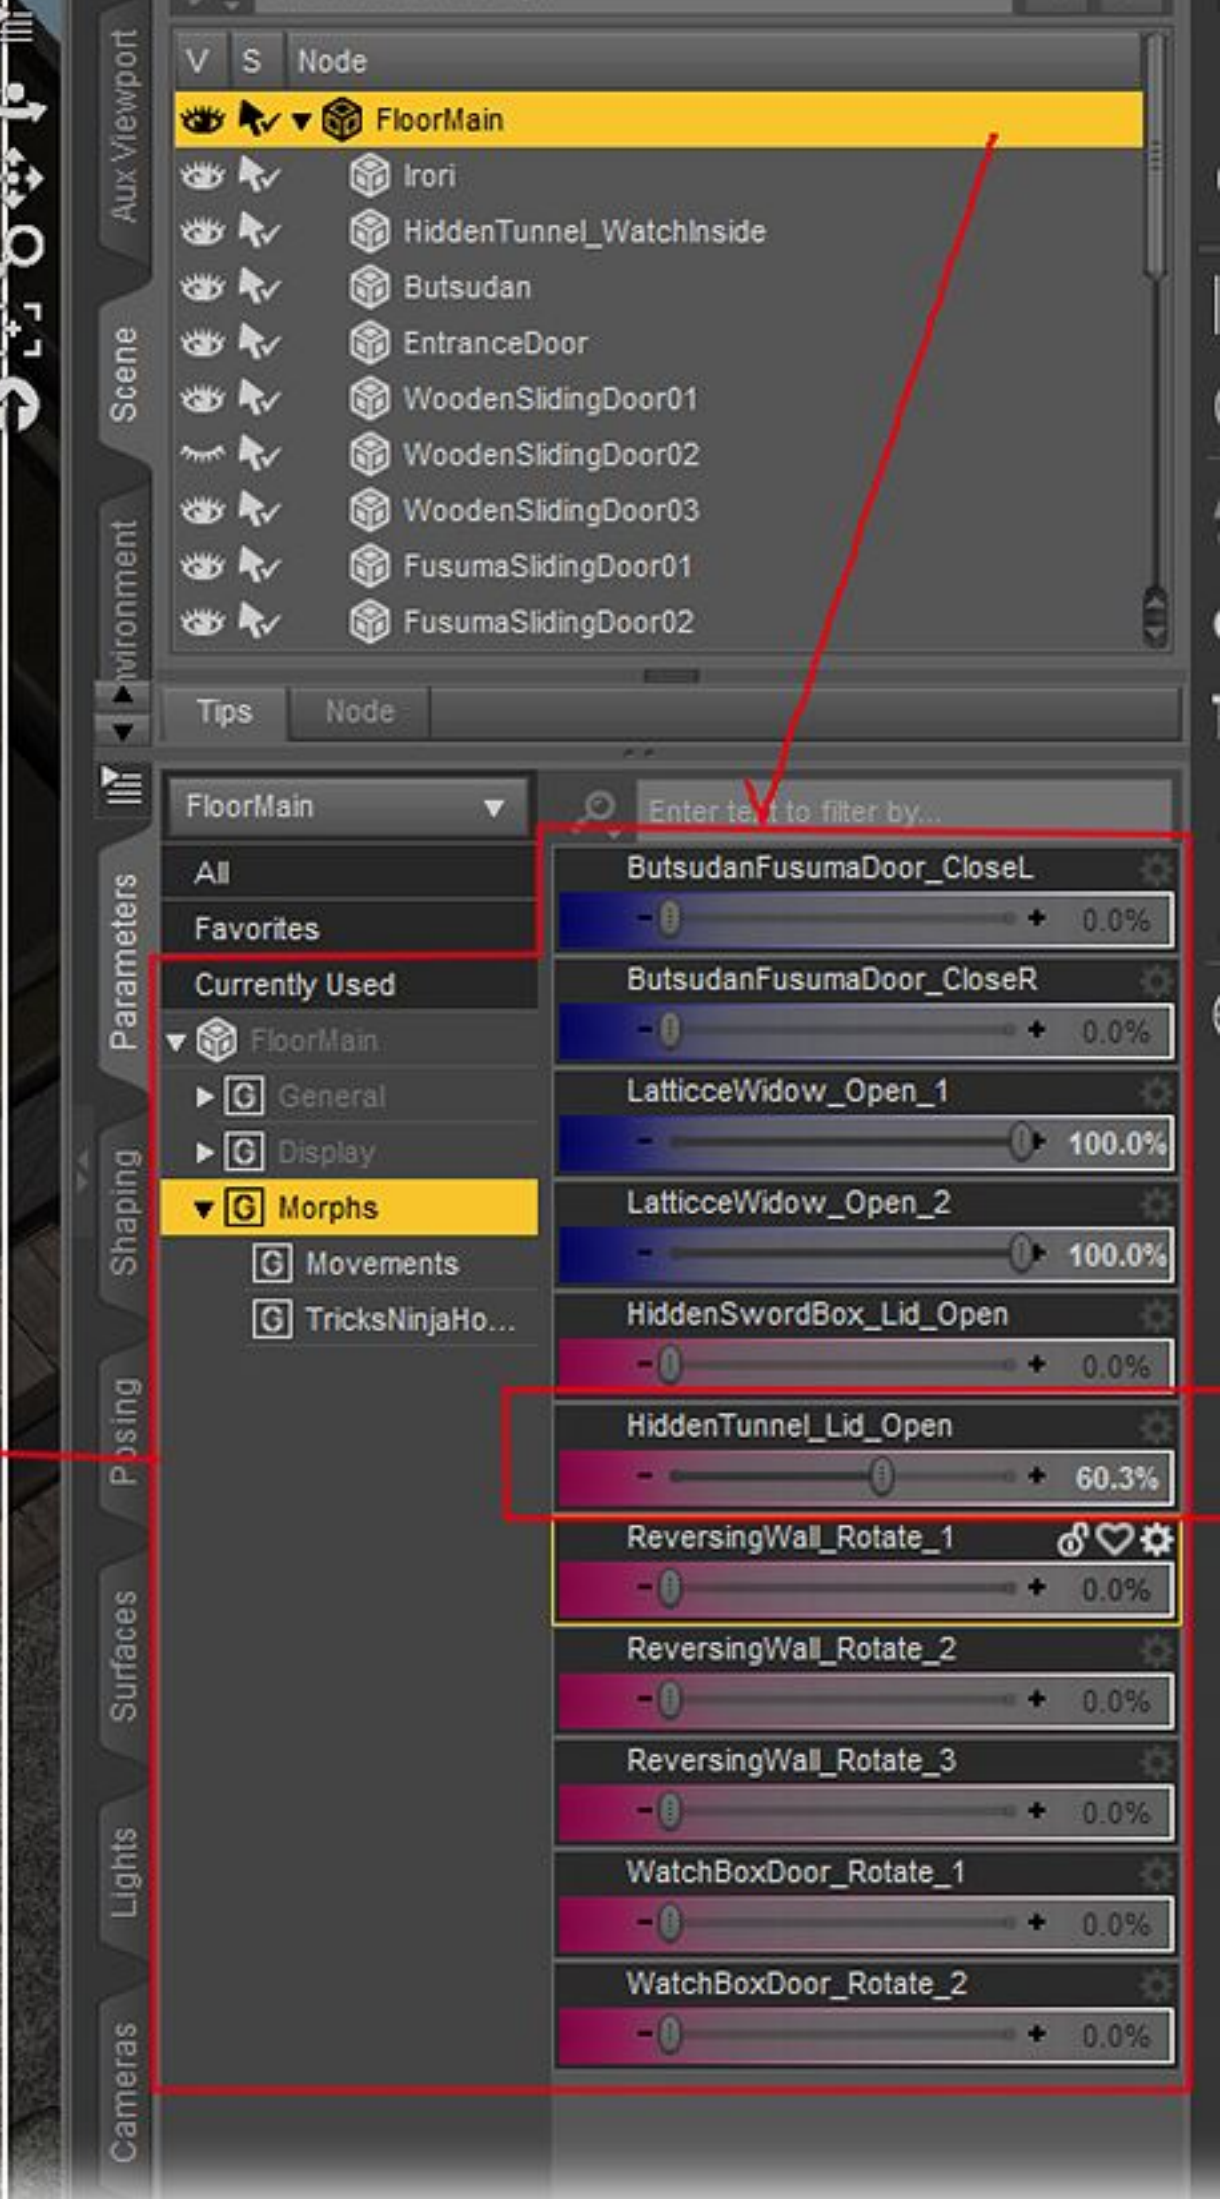

Ninja Village

Tricks of Ninja are all inside “House of Leader”.

It's separated into lots of layers under **FloorMain**. Roof can be hidden. Almost each of them has **Morphs/Movements** or **TricksNinja**.

Wearable preset for Genesis 3 & 8 Female are
 People/Genesis 3 or 8 Female/props/Ninja village

Ninjato (Sword of Ninja) is inside

Please find and enjoy ! Thank you for your purchase :)

sugatak