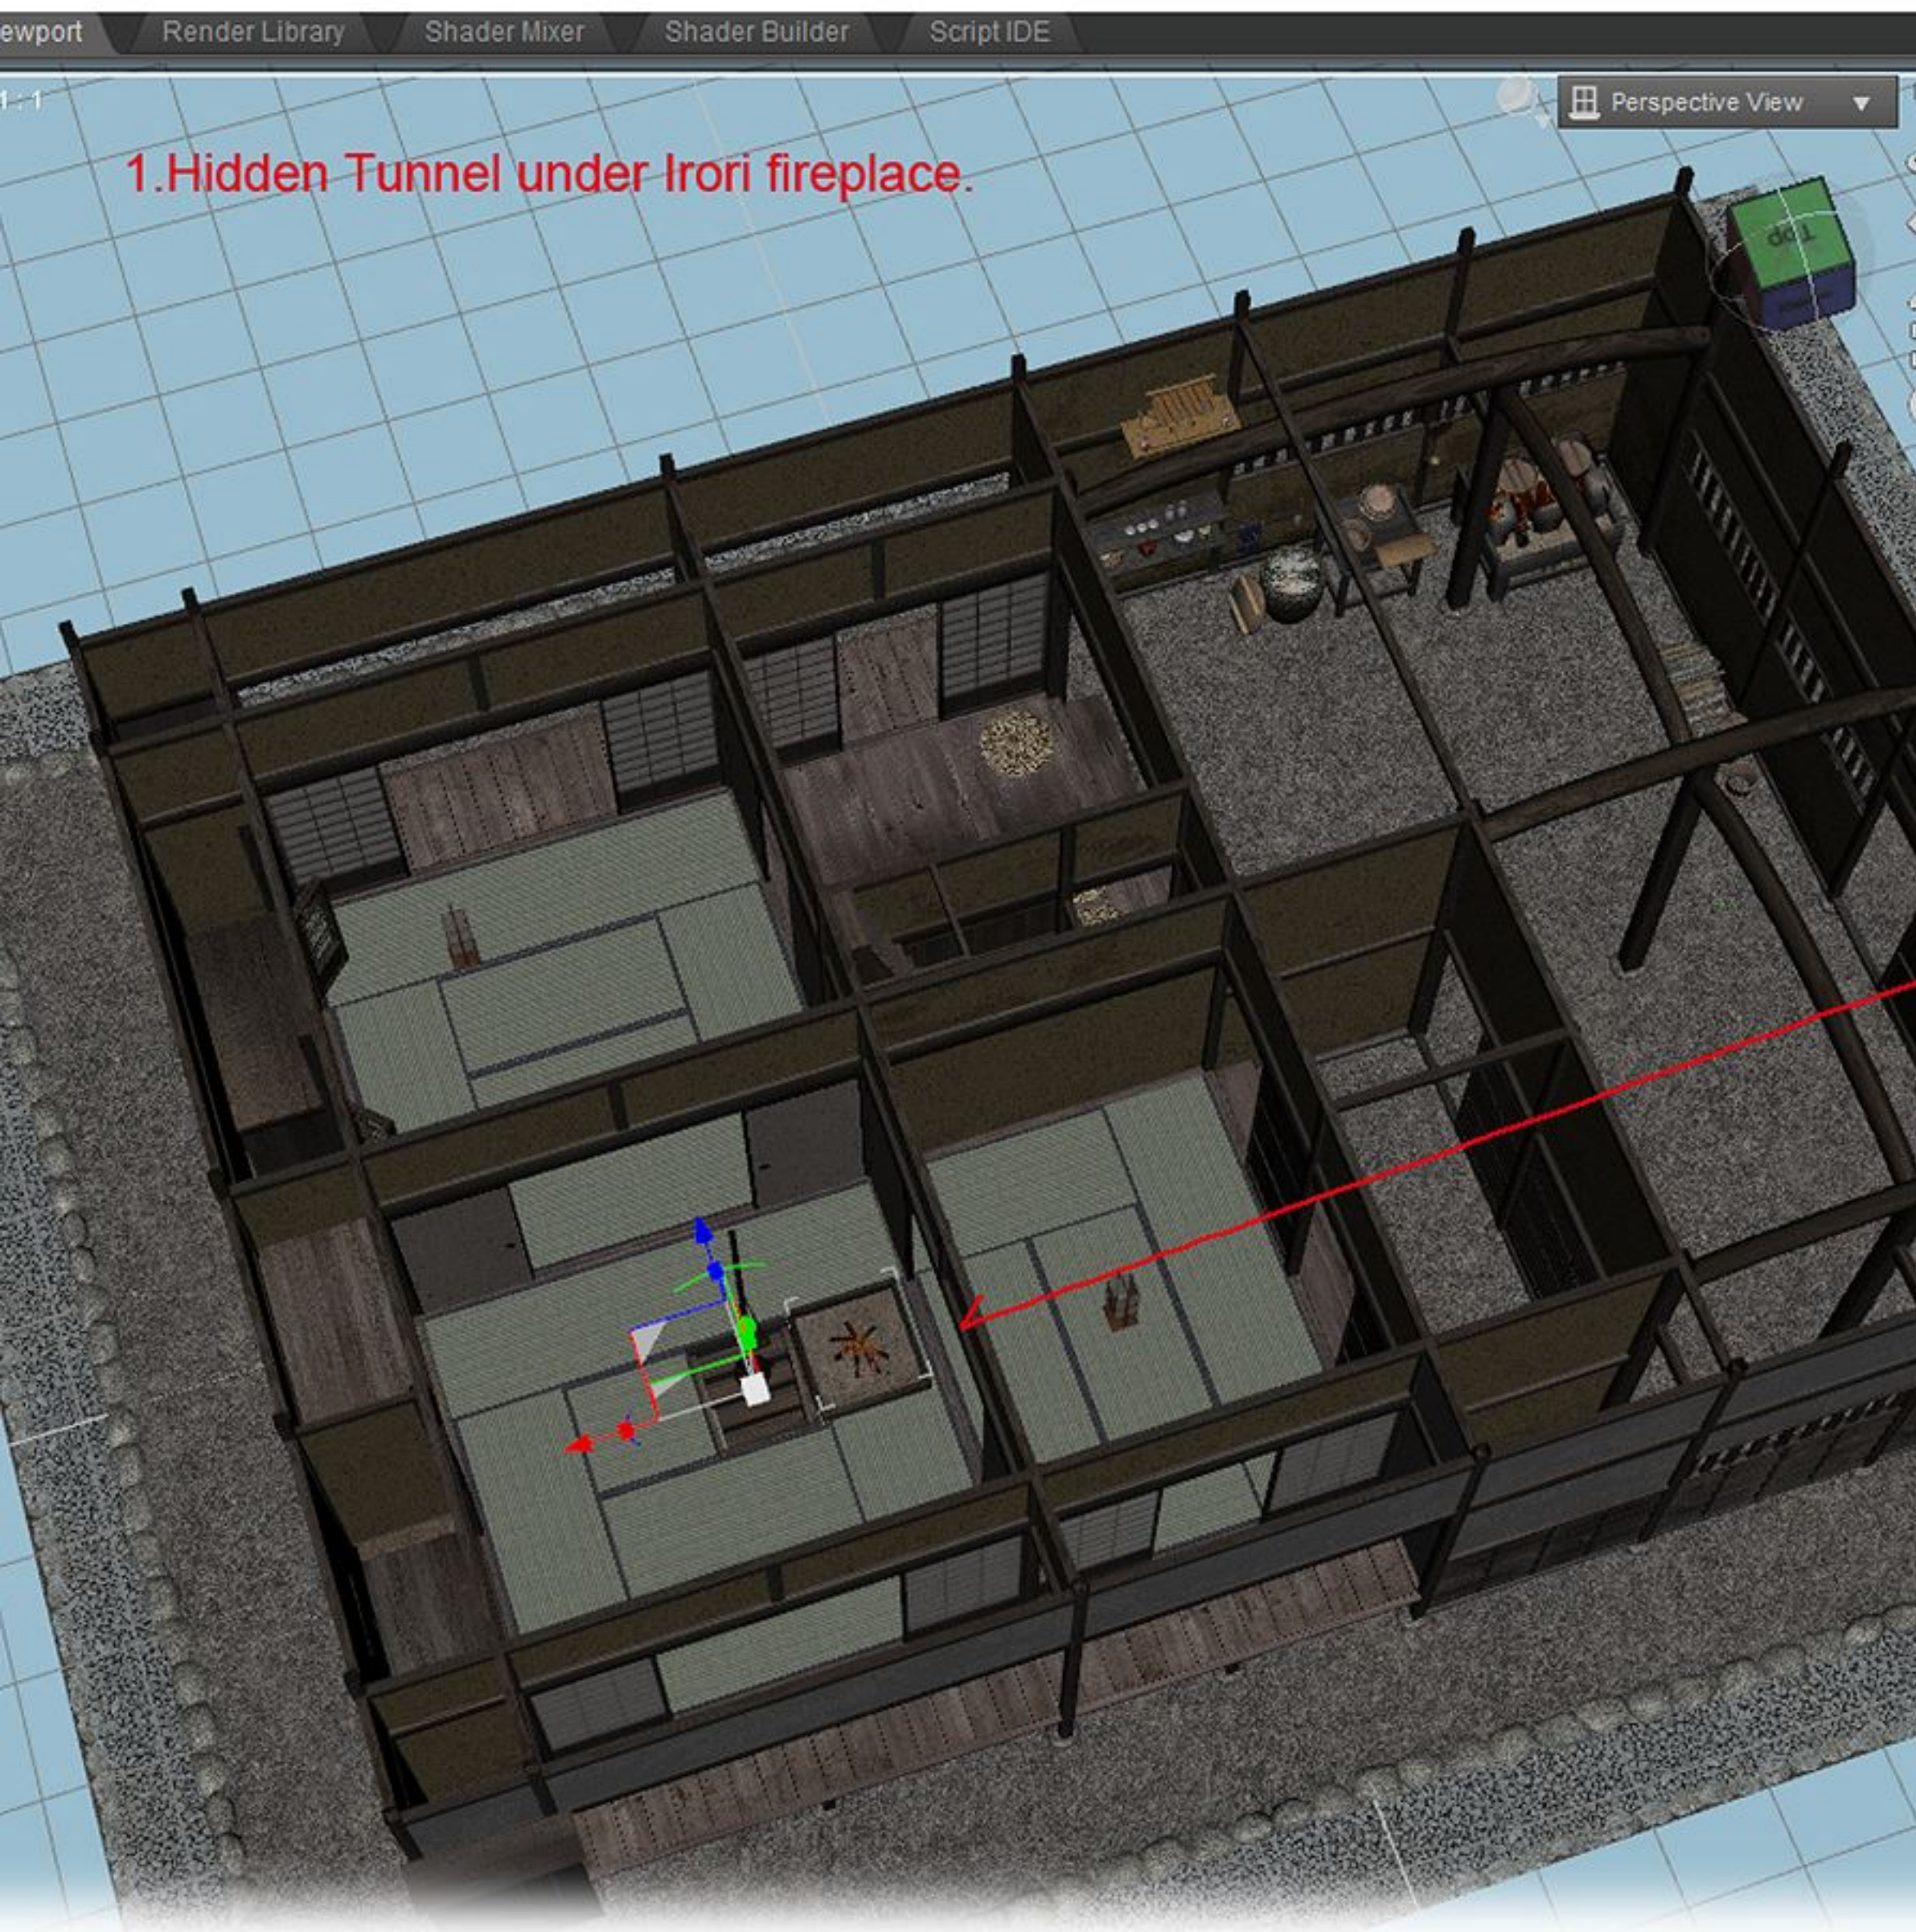

Ninja Village

Tricks of Ninja are all inside “House of Leader”.

It's separated into lots of layers under **FloorMain**. Roof can be hidden. Almost each of them has **Morphs/Movements** or **TricksNinja**.

Wearable preset for Genesis 3 & 8 Female are
 People/Genesis 3 or 8 Female/props/Ninja village

Ninjato (Sword of Ninja) is inside

Please find and enjoy ! Thank you for your purchase :)

sugatak