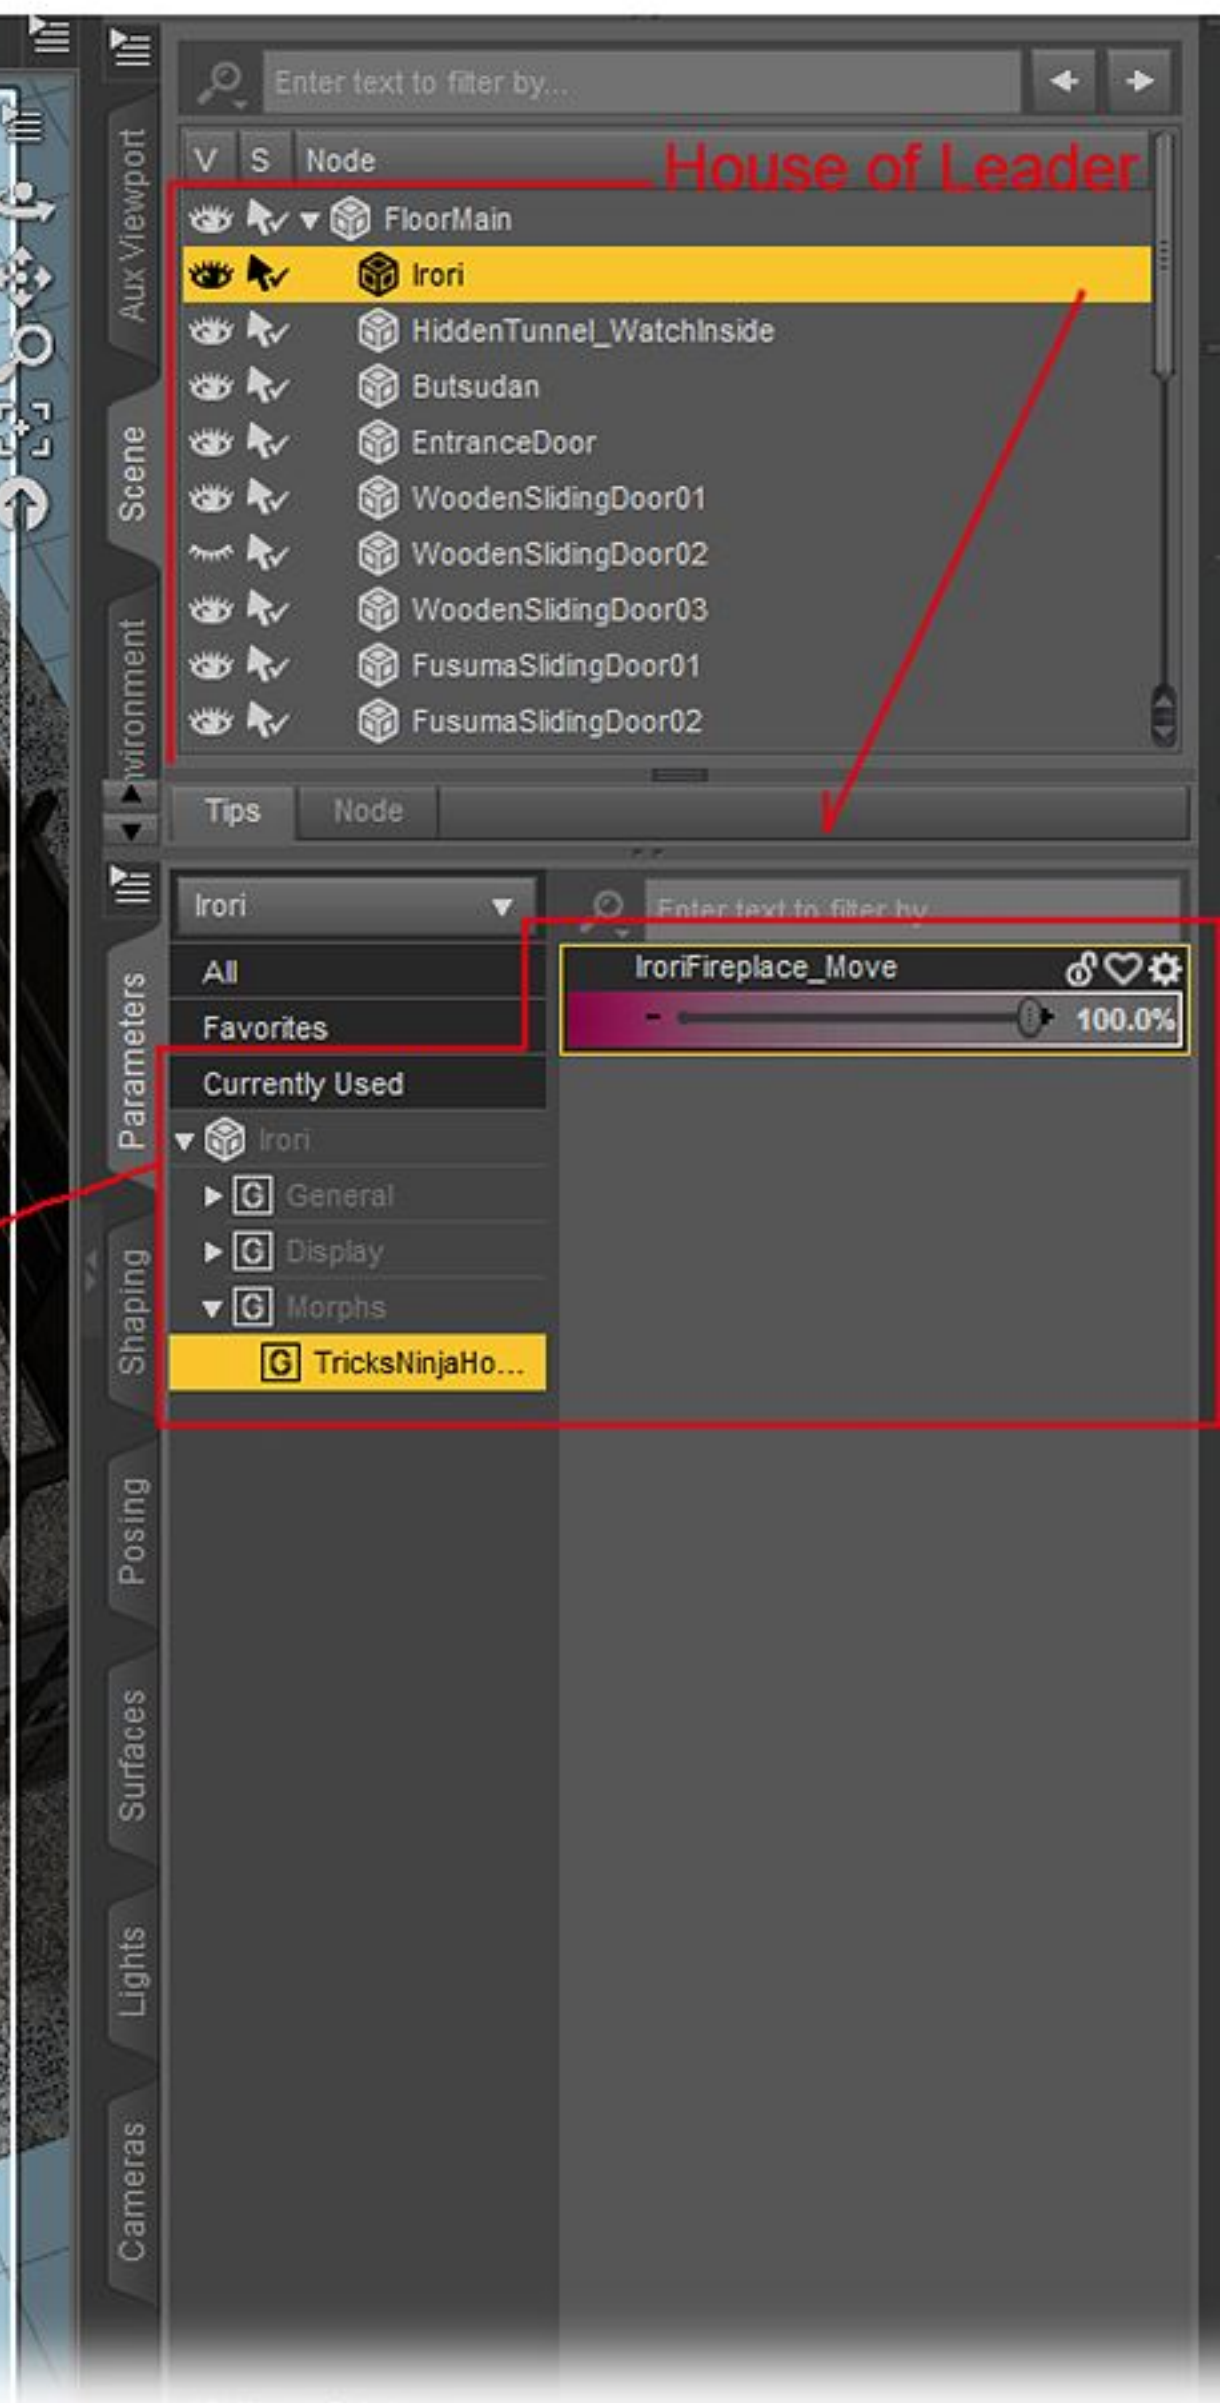

Ninja Village

Tricks of Ninja are all inside “House of Leader”.

It's separated into lots of layers under **FloorMain**. Roof can be hidden. Almost each of them has **Morphs/Movements** or **TricksNinja**.