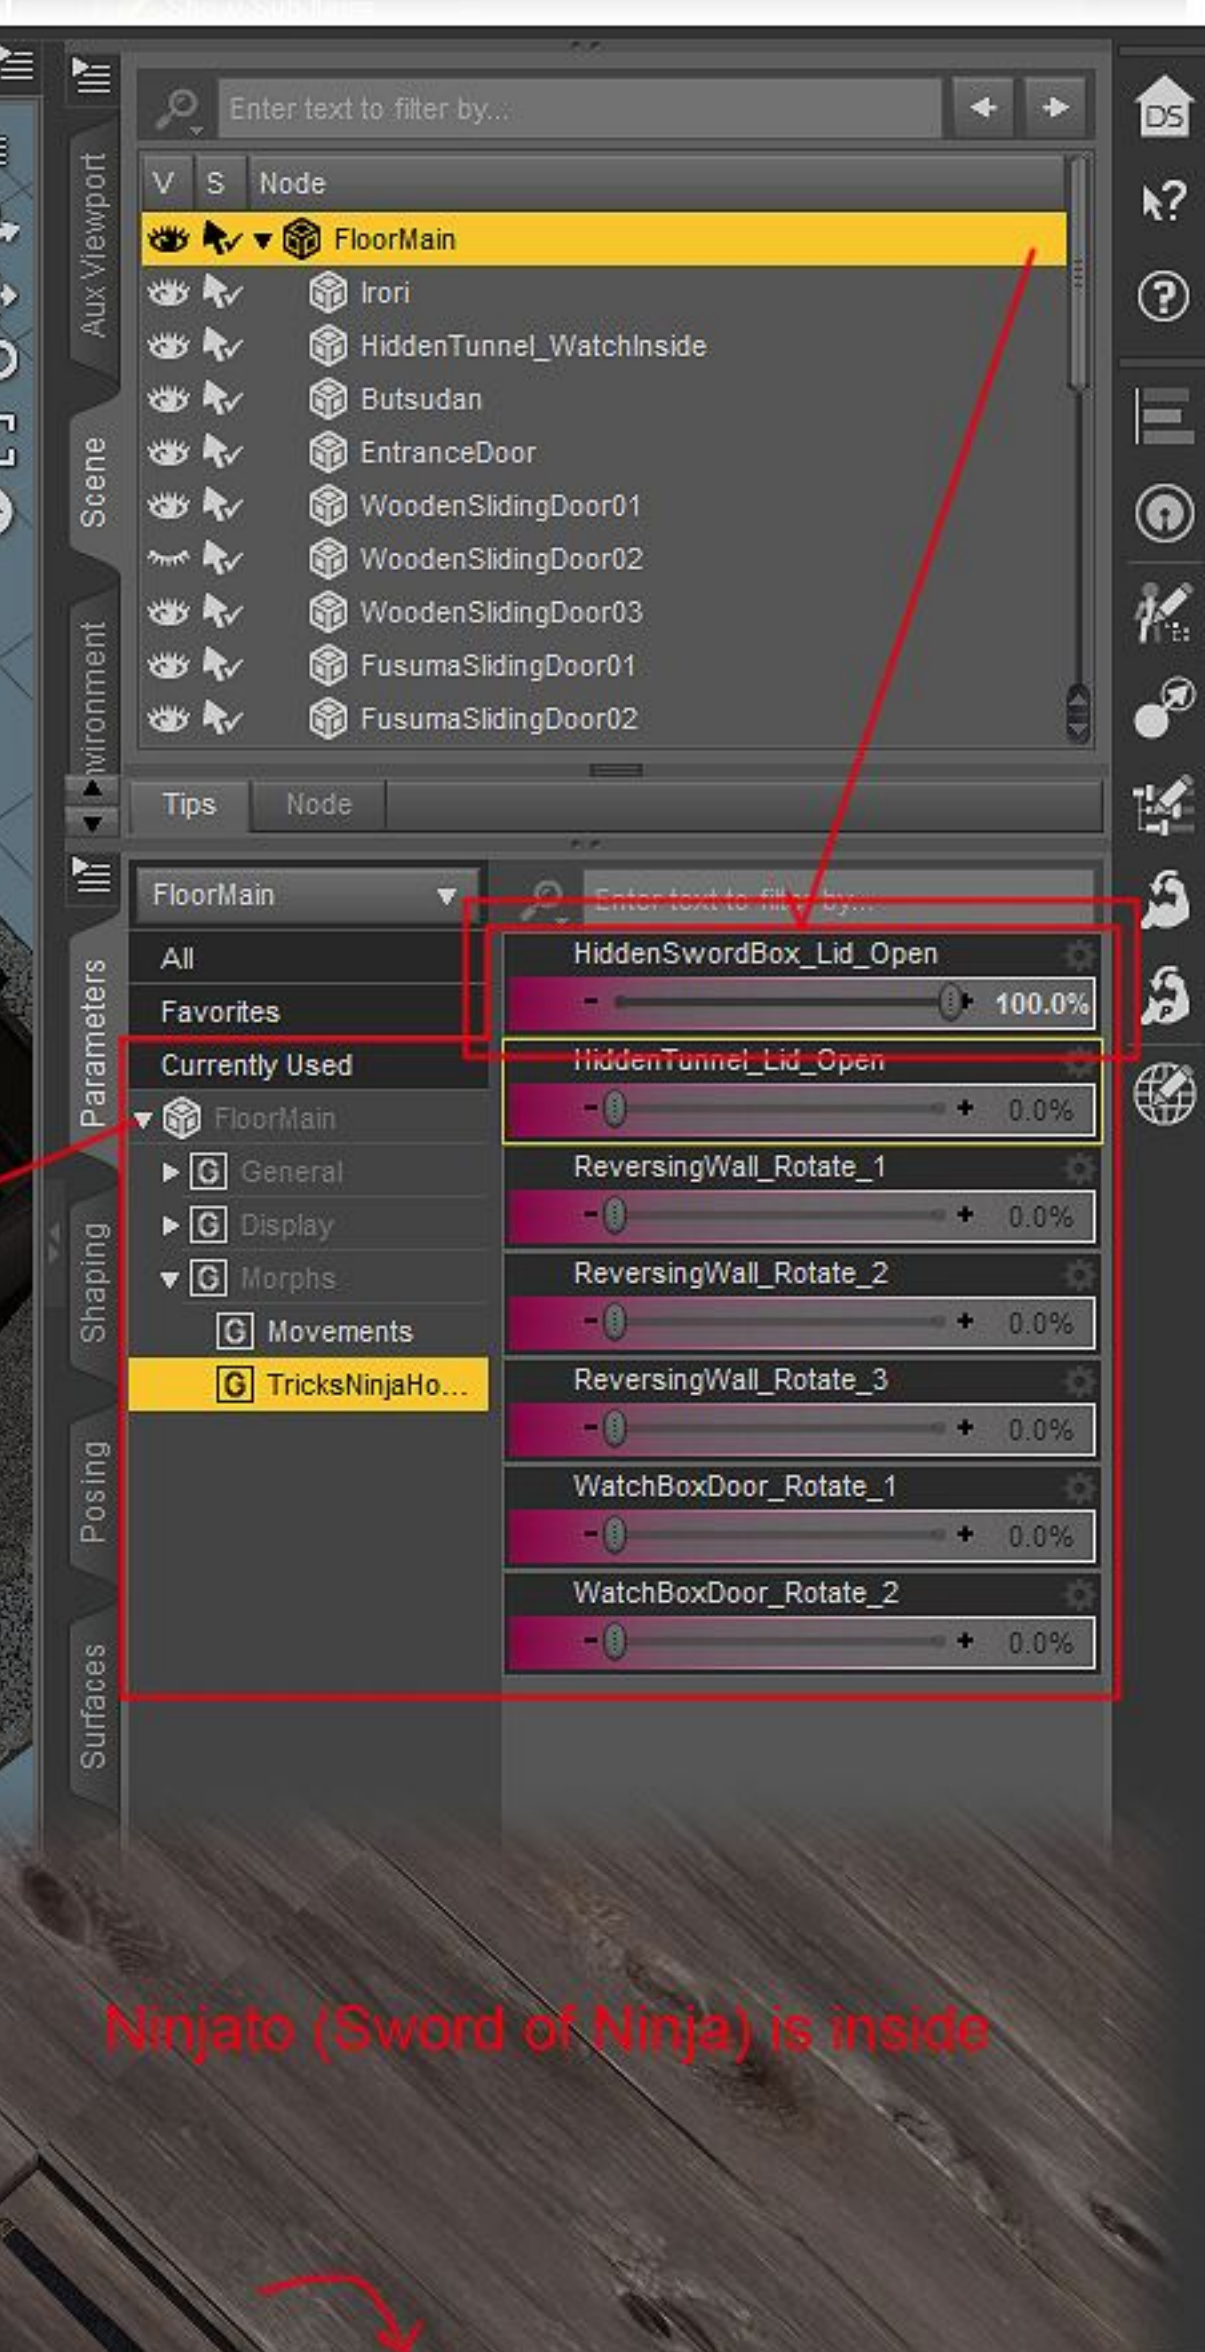

Ninja Village

Tricks of Ninja are all inside “House of Leader”.

It's separated into lots of layers under **FloorMain**. Roof can be hidden. Almost each of them has **Morphs/Movements** or **TricksNinja**.

Wearable preset for Genesis 3 & 8 Female are
 People/Genesis 3 or 8 Female/props/Ninja village

Ninjato (Sword of Ninja) is inside

Please find and enjoy ! Thank you for your purchase :)

sugatak