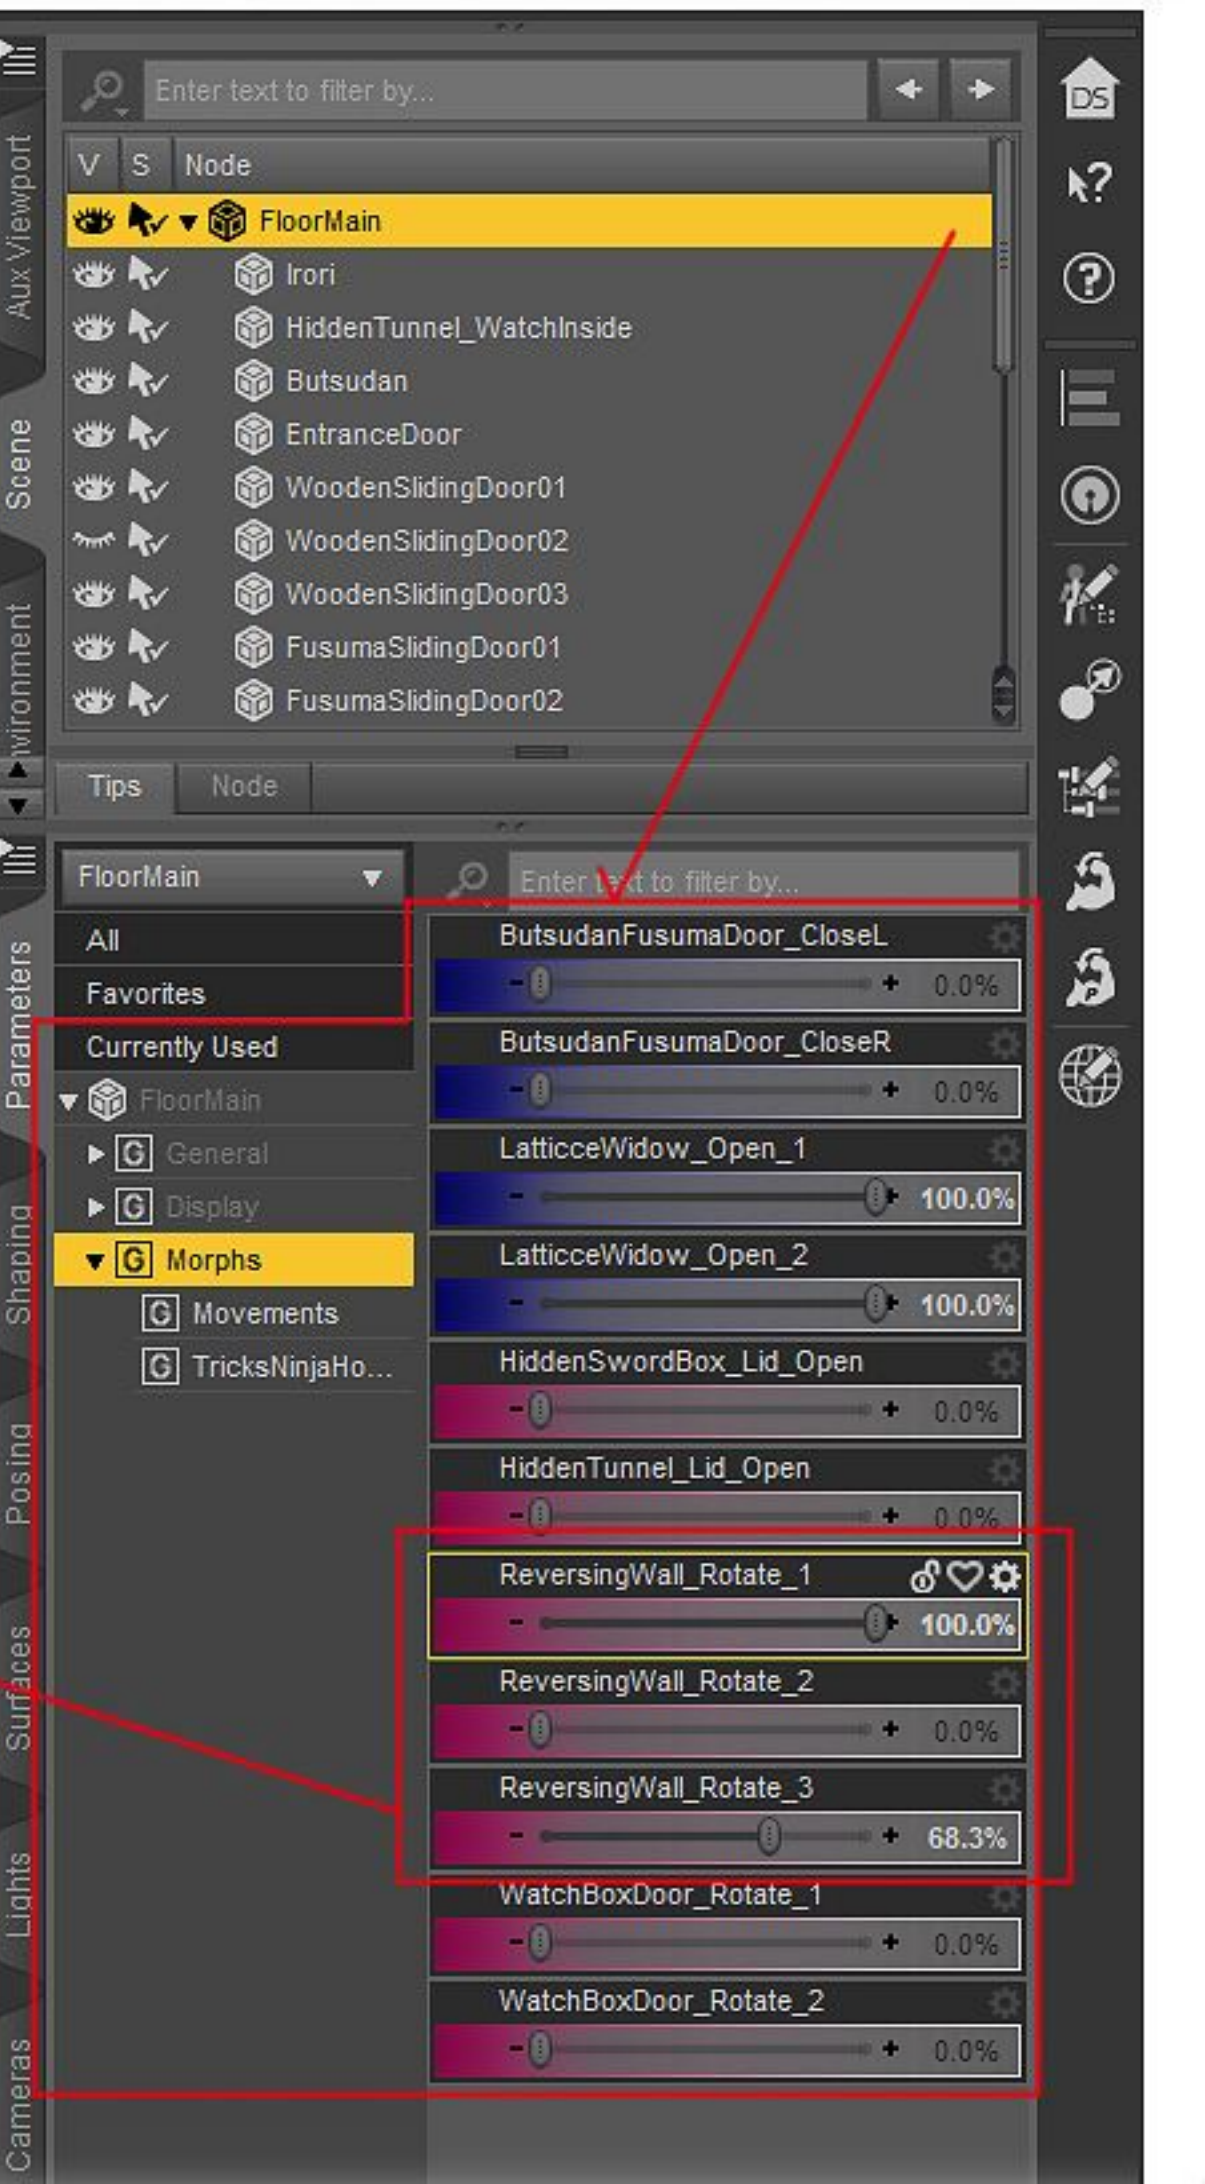

Ninja Village

Tricks of Ninja are all inside “House of Leader”.

It's separated into lots of layers under **FloorMain**. Roof can be hidden. Almost each of them has **Morphs/Movements** or **TricksNinja**.

Wearable preset for Genesis 3 & 8 Female are
 People/Genesis 3 or 8 Female/props/Ninja village

Ninjato (Sword of Ninja) is inside

Please find and enjoy ! Thank you for your purchase :)

sugatak