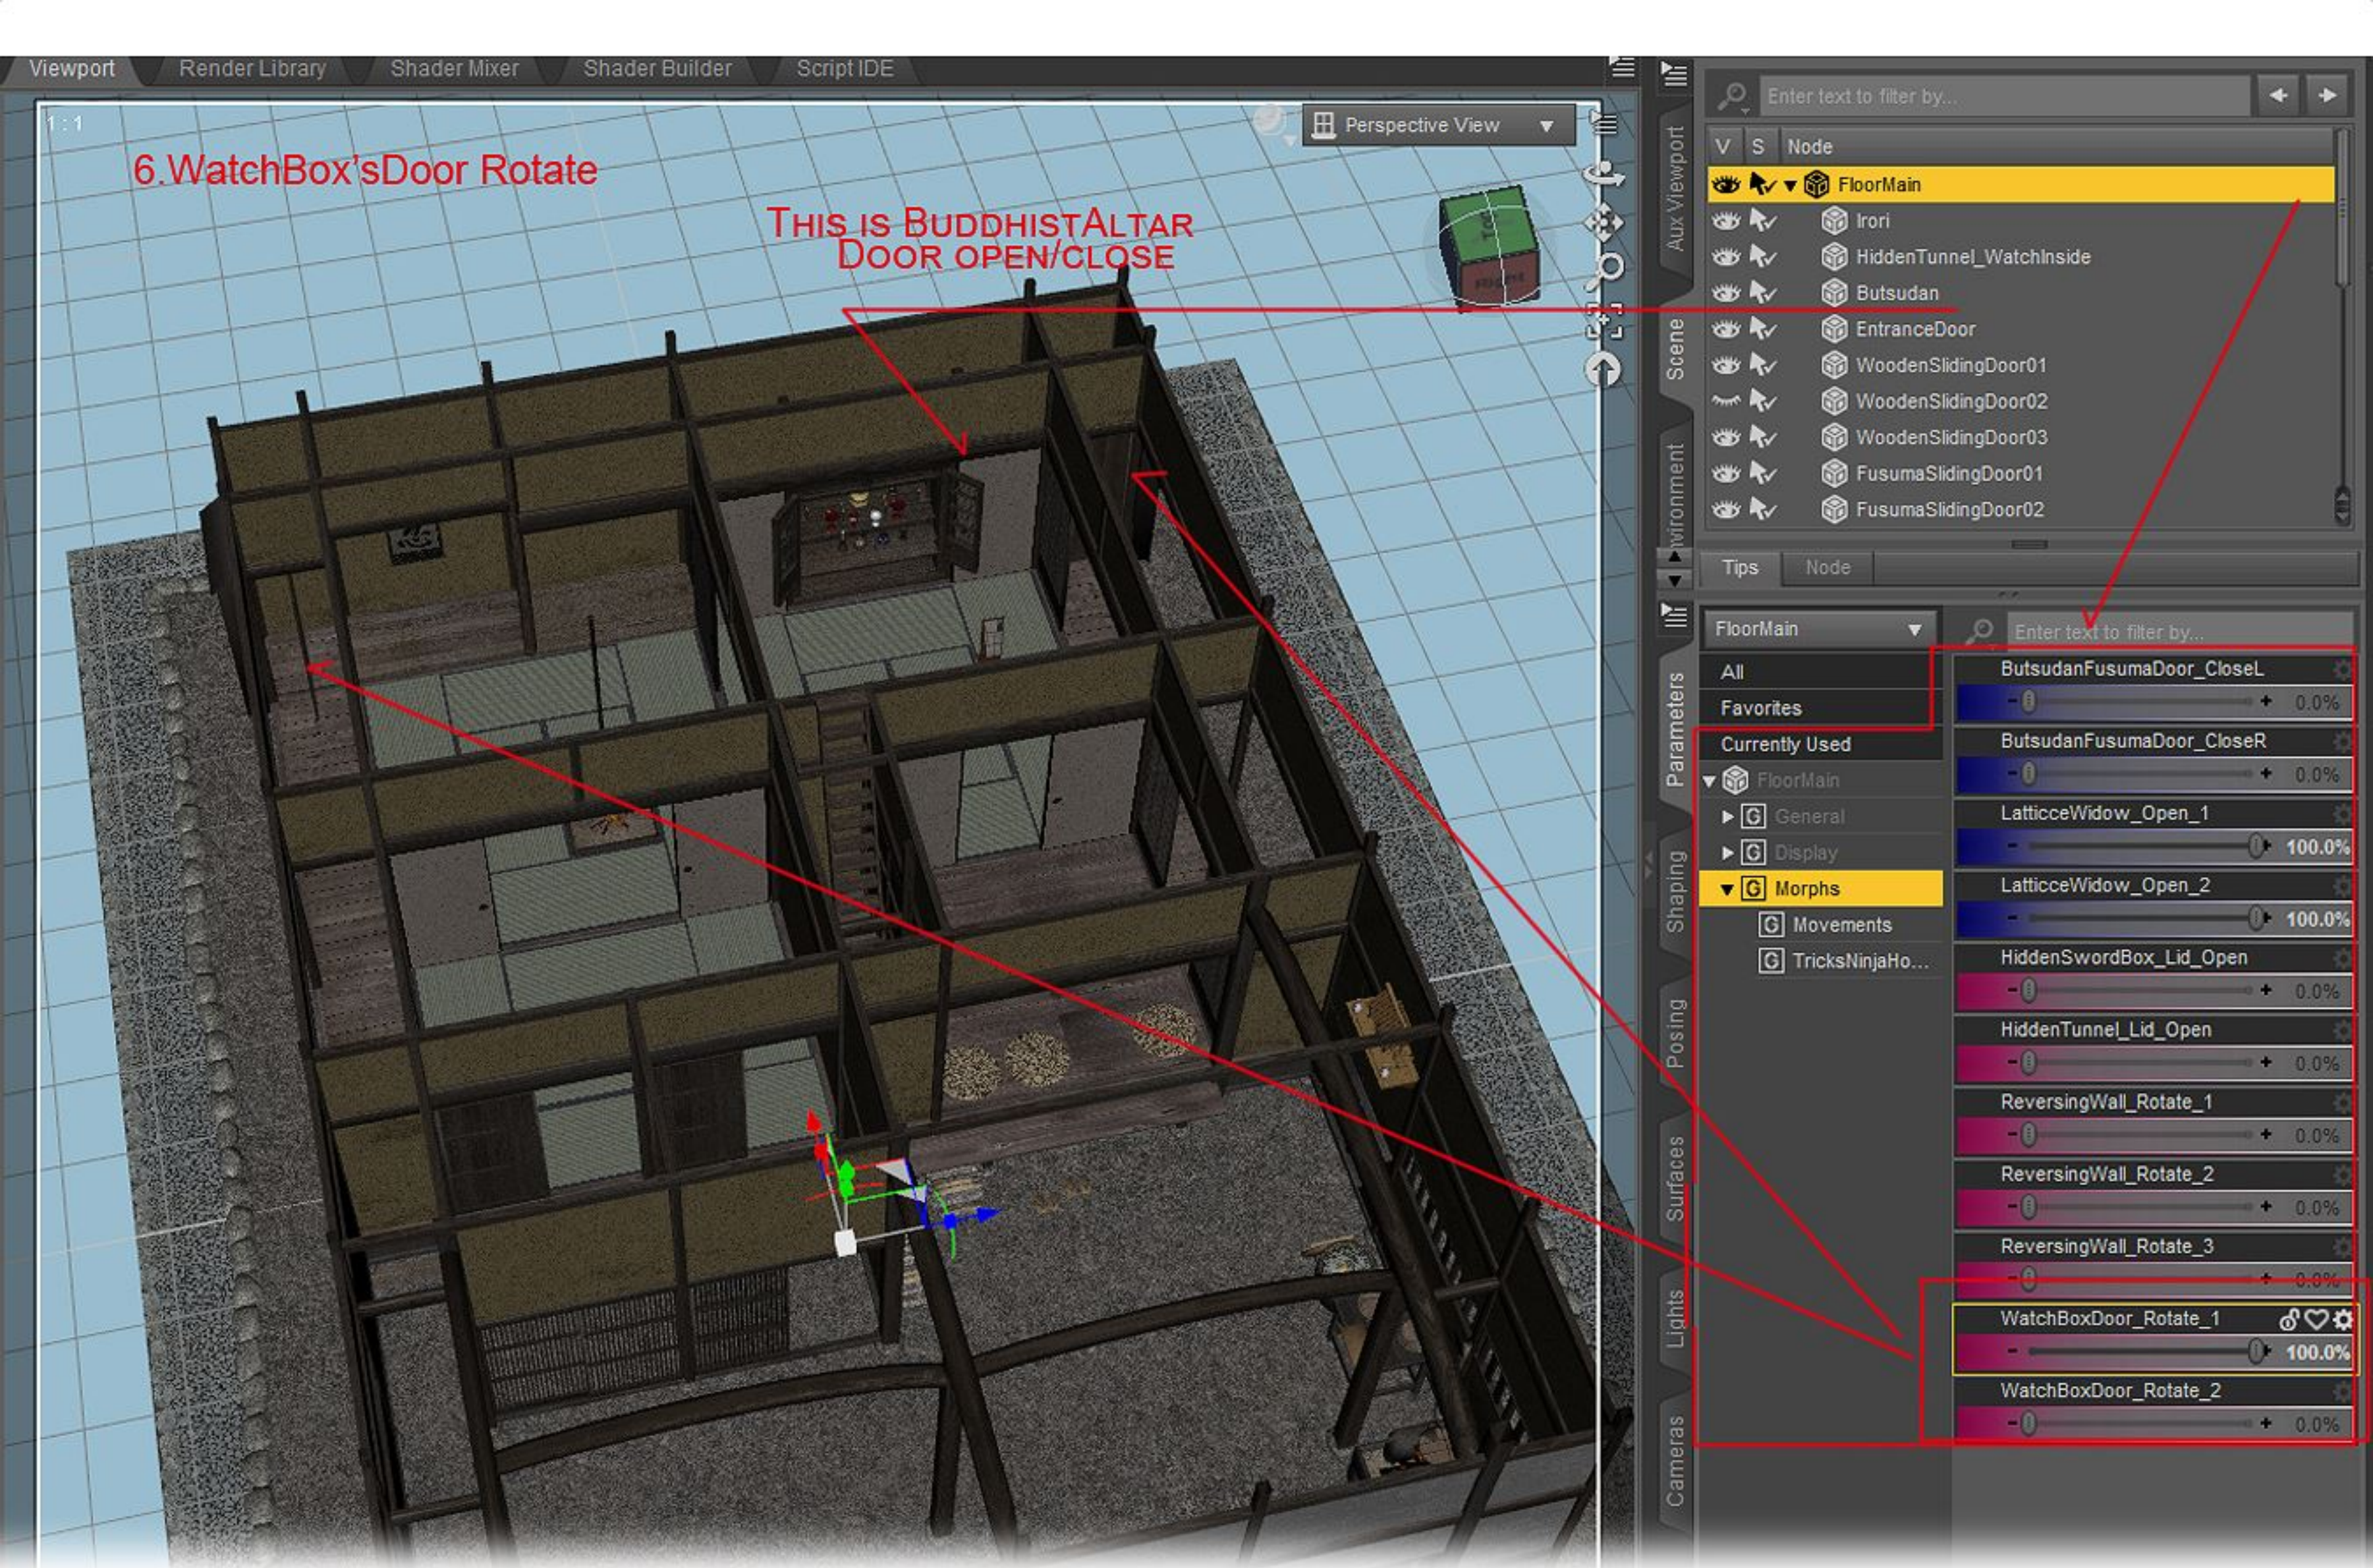

Ninja Village

Tricks of Ninja are all inside “House of Leader”.

It's separated into lots of layers under **FloorMain**. Roof can be hidden. Almost each of them has **Morphs/Movements** or **TricksNinja**.

Wearable preset for Genesis 3 & 8 Female are
 People/Genesis 3 or 8 Female/props/Ninja village

Ninjato (Sword of Ninja) is inside

Please find and enjoy ! Thank you for your purchase :)

sugatak