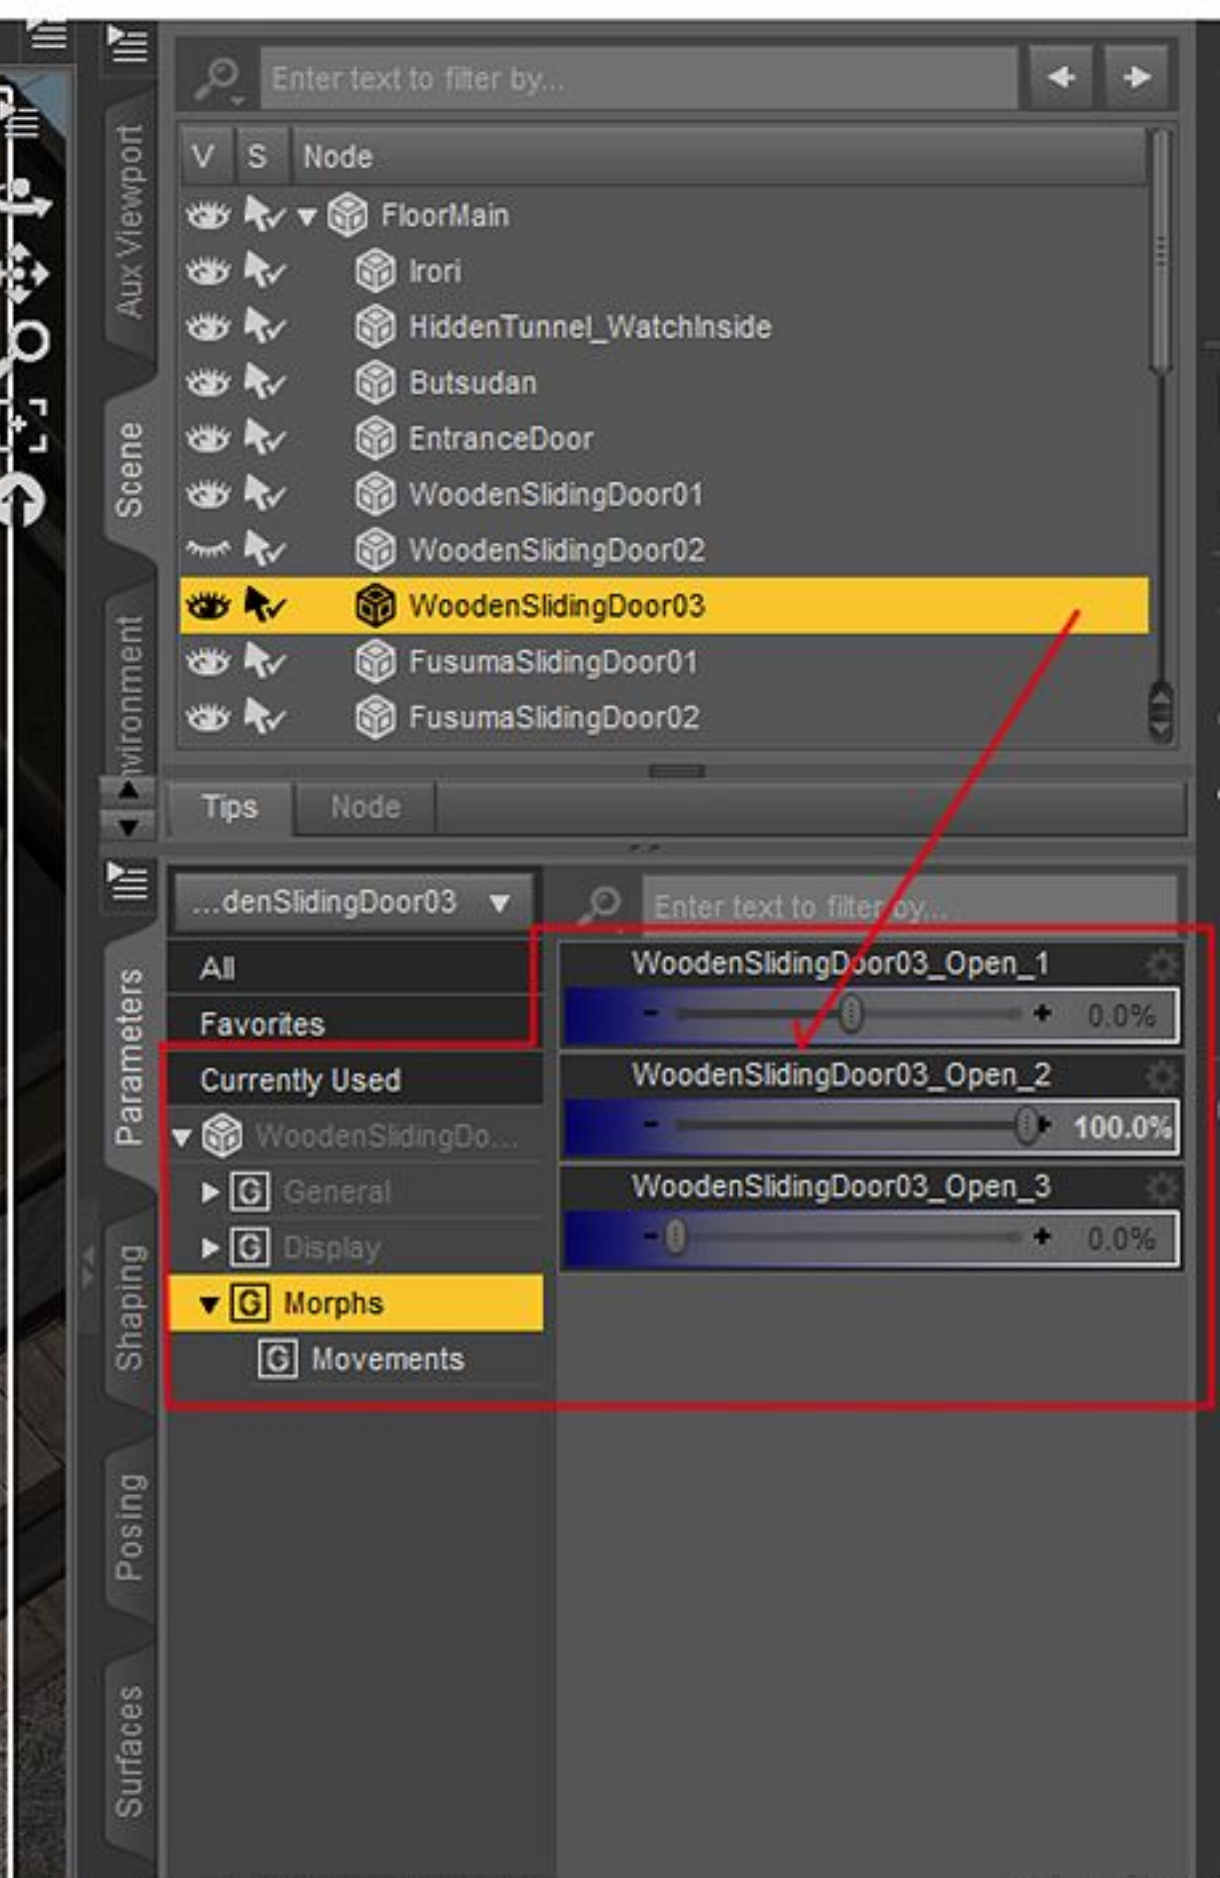

Ninja Village

Tricks of Ninja are all inside “House of Leader”.

It's separated into lots of layers under **FloorMain**. Roof can be hidden. Almost each of them has **Morphs/Movements** or **TricksNinja**.

Wearable preset for Genesis 3 & 8 Female are
 People/Genesis 3 or 8 Female/props/Ninja village

Ninjato (Sword of Ninja) is inside

Please find and enjoy ! Thank you for your purchase :)

sugatak