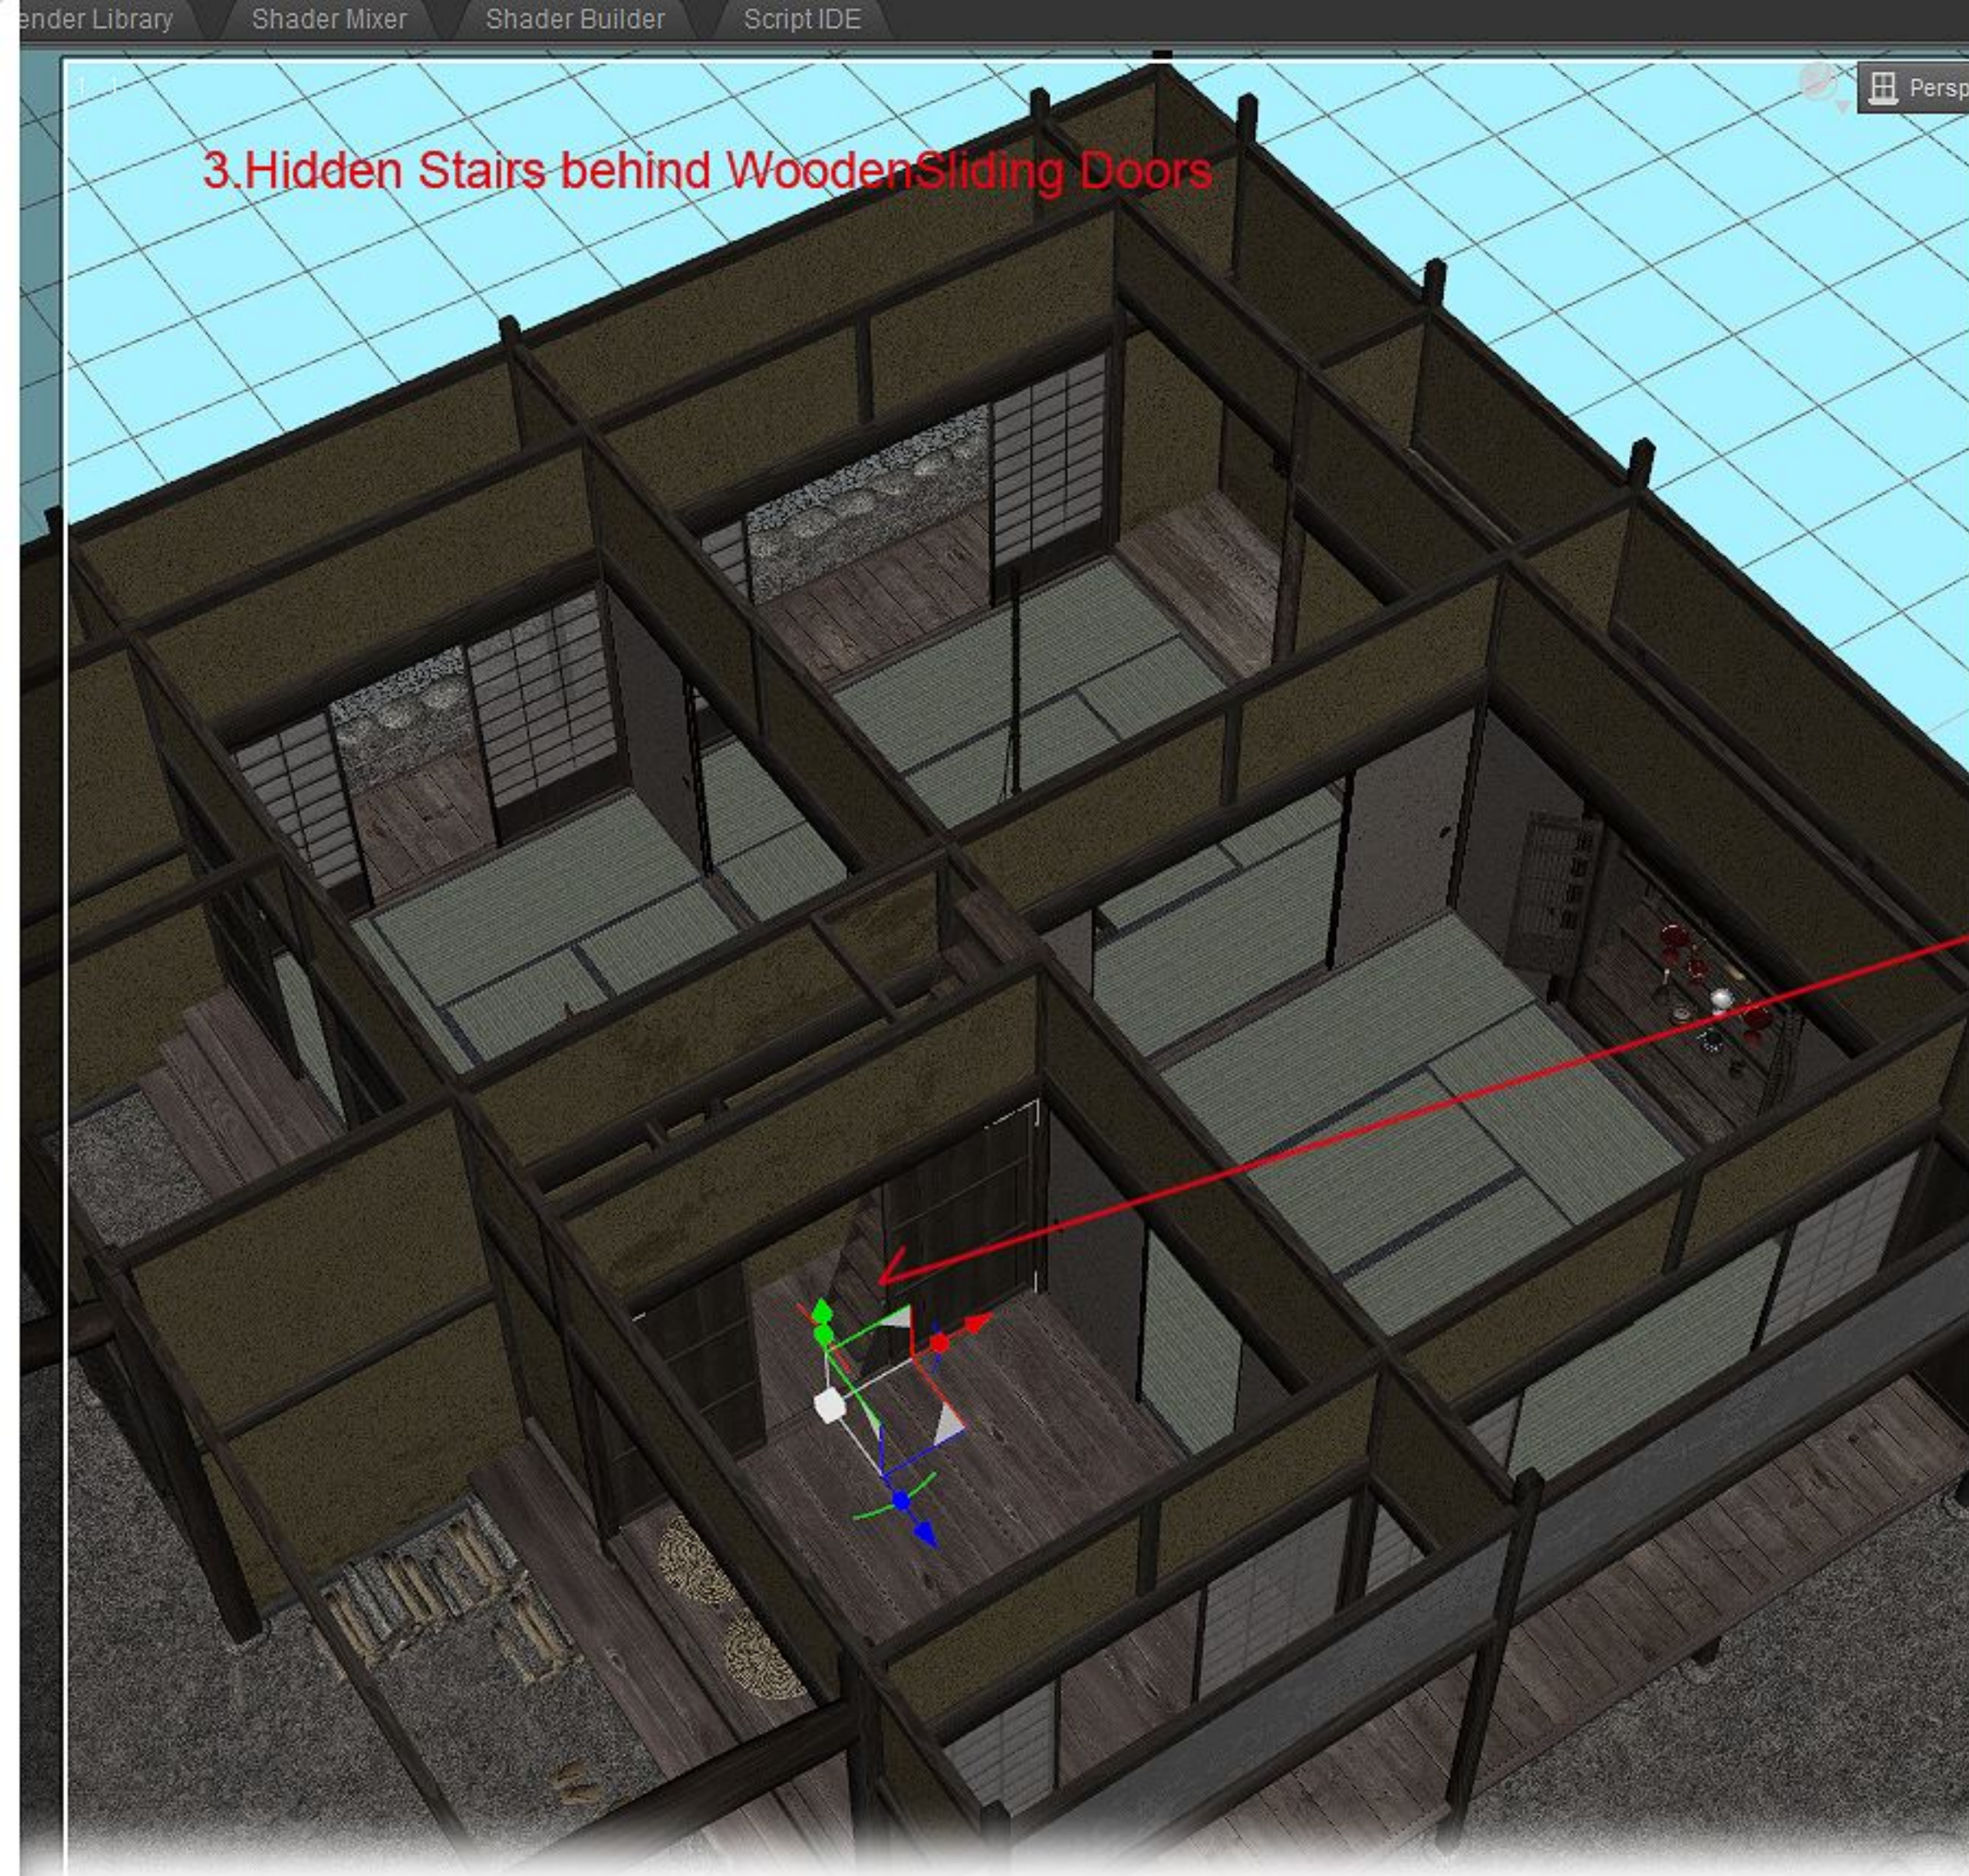

Ninja Village

Tricks of Ninja are all inside “House of Leader”.

It's separated into lots of layers under **FloorMain**. Roof can be hidden. Almost each of them has **Morphs/Movements** or **TricksNinja**.

Wearable preset for Genesis 3 & 8 Female are
 People/Genesis 3 or 8 Female/props/Ninja village

Ninjato (Sword of Ninja) is inside

Please find and enjoy ! Thank you for your purchase :)

sugatak